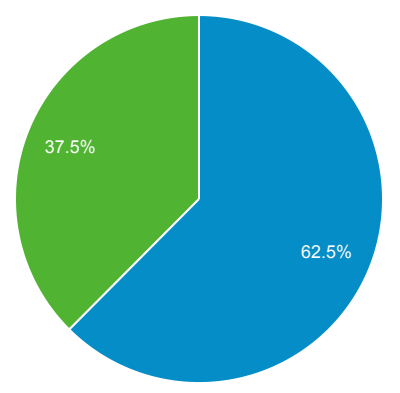

Audience Overview

Oct 1, 2020 - Dec 31, 2020

All Users
100.00% Users

Overview

Users 400,205	New Users 308,884	Sessions 1,372,677	Number of Sessions per User 3.43
Pageviews 4,798,006	Pages / Session 3.50	Avg. Session Duration 00:04:05	Bounce Rate 40.41%

■ New Visitor ■ Returning Visitor

Language	Users	% Users
1. en-gb	204,479	50.97%
2. en-us	182,163	45.41%
3. en	5,531	1.38%
4. en-lk	2,038	0.51%
5. si	1,793	0.45%
6. en-au	1,341	0.33%
7. en-in	1,229	0.31%
8. si-lk	457	0.11%
9. en-ca	454	0.11%
10. en-sg	417	0.10%